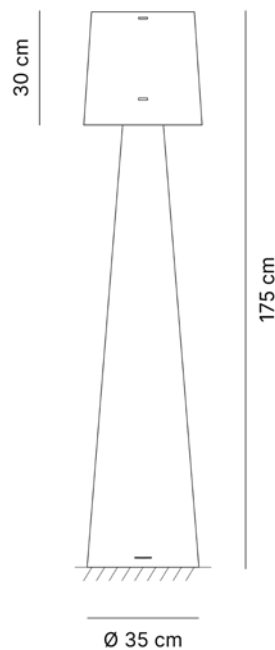

### Dimensioni

Cod. 120236 - L 56cm, H 31cm, P 50cm

Cod. 120237 - L 83cm, H 31cm, P 50cm

120236

120237

**Dimensioni**

Cod. 120258 - L 35cm, H 102cm, P 35cm  
Cod. 120259 - L 35cm, H 152cm, P 35cm  
Cod. 120260 - L 35cm, H 201cm, P 35cm

**Designer**

Prodotto disegnato da *Emporium*.

A modern interior scene featuring a wicker chair, a floor lamp, and a stone wall. The wicker chair is positioned on a circular rug in front of a stone wall. A tall, white floor lamp stands to the right. A large window is visible on the left side of the image.

120253008

**Materiali**

Lampada da terra in Polypropylene opale, base in metallo e dettagli in cristallo acrilico.

**Dimensioni**

Cod. 120253 - Ø 37cm, H 175cm

**Fonte luminosa**

IP67 - 30W - 2100lm - 4000°K  
Led strip 230V - Cavo con spina senza interruttore

**Designer**

Prodotto disegnato da *Emporium*.

120253

Ø 37 cm

PRODOTTI / FINITURE